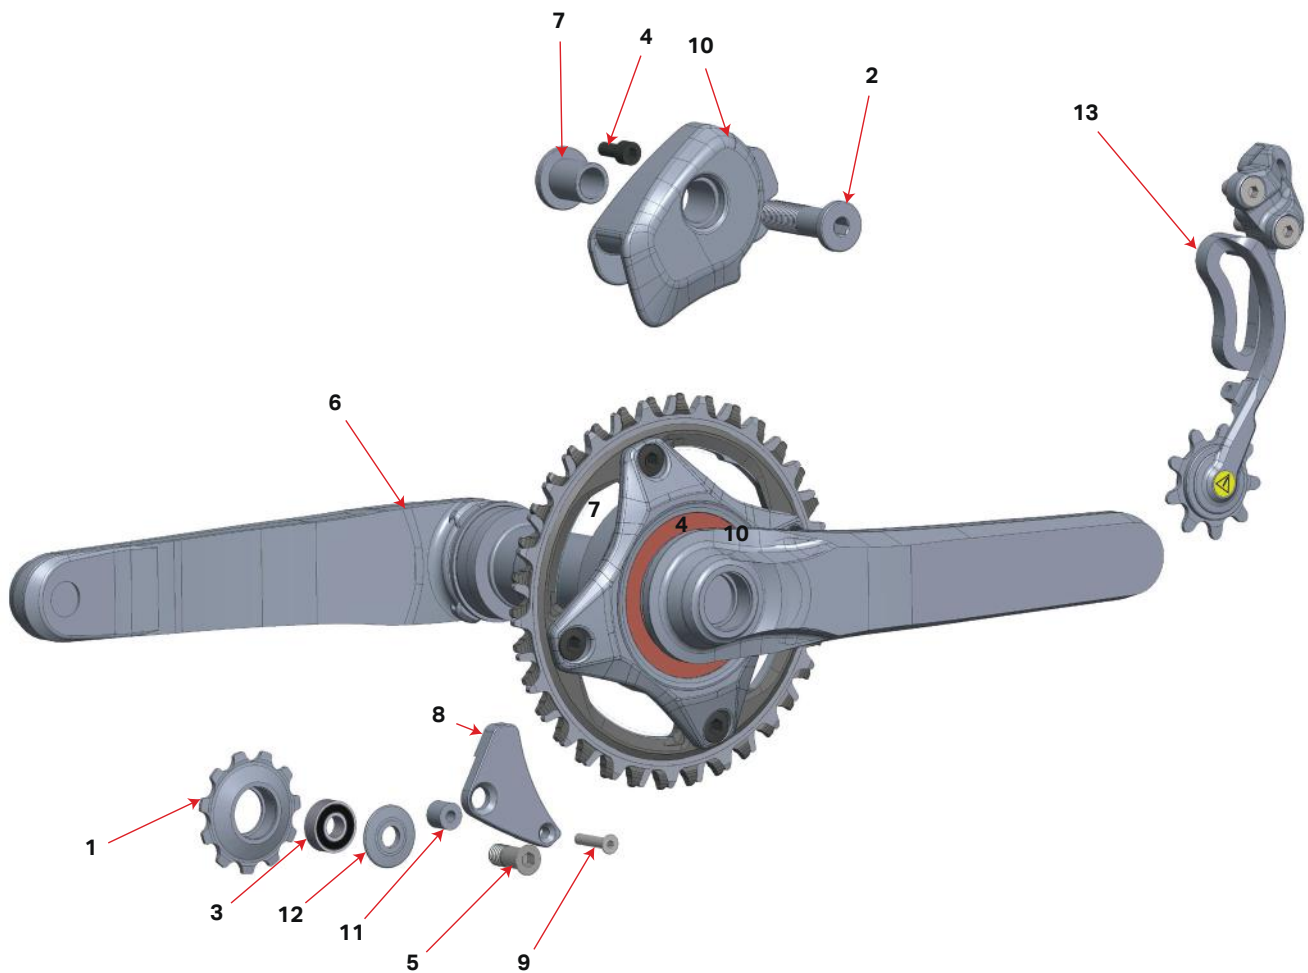

MY20

Powerplay TLFO Bom Drivetrain

---

*Parts Kits and Price List are subject to change without notice.
A $10 handling fee will be charged for order less than $50.*

Powerplay BOM drivetrain				
#	QTY	ITEM	PART NO.	REVISION DESCRIPTION
			1810010	SLIDER KIT
2	1	AXLE, MID DRIVE	1457014	A MID DRIVE PULLEY AXLE, M11X1mm 40mm. AL7075-T6 HARD BLACK ANO
4	1	BOLT	1808136	NIL SOCKET HEAD CAP SCREW; M5X12
7	1	post	1999013	B 2019_powerplay_mid_slider_post
10	1	SLIDER, MID-DRIVE	1999003	G MID DRIVE SLIDER
			1999010	LOWER MOTOR BRACE & BASH MOUNT
5	1	BOLT, M8X18	1807126	NIL BOLT M8 X 18MM CUSTOM. 6061 HARD BLACK ANO.
8	1	PULLEY CAP	3399003	NIL LOWER CHAIN GUIDE OUTER PLATE
9	1	SCREW, M4X20	1809011	NIL C'SUNK SOCKET SCREW, M4x20mm, STAINLESS STEEL 316
11	1	SPACER	3399006	NIL LOWER CHAIN GUIDE SPACER
12	1	SPACER, PULLEY GUIDE	1347013	A CHAINSTAY PULLEY GUIDE SPACER,
1	1	11t cog	1347012	A 11T cog, for 19mm bearing
3	1	BEARING	1807036	NIL ENDURO 698 LLU 19X8X6
			1999056	TORQUE ARM ASSEMBLY - DYNAM 3
13	1	TORQUE ARM ASSEMBLY	1999056	D TORQUE ARM ASSEMBLY - DYNAM 3
			1998024	LOWER CHAIN GUIDE 34T
1	1	11t cog	1347012	A 11T cog, for 19mm bearing
3	1	BEARING	1807036	NIL ENDURO 698 LLU 19X8X6
12	1	SPACER, PULLEY GUIDE	1347013	A CHAINSTAY PULLEY GUIDE SPACER,

Sold as a kit only. Individual part not sold separately