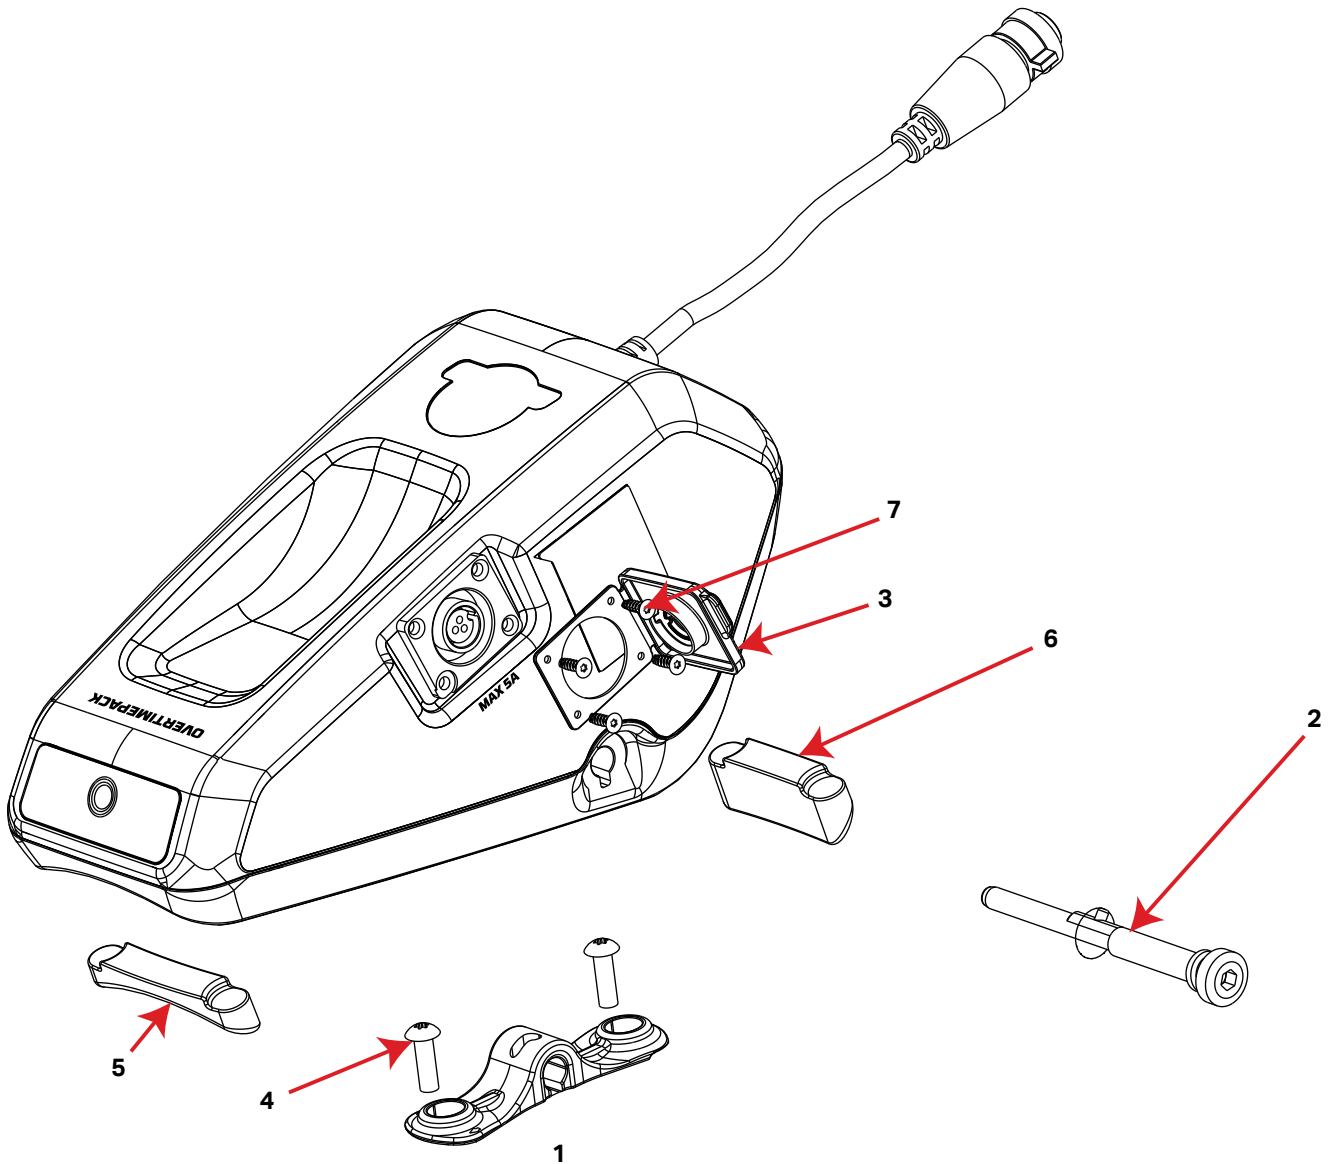

MY21

Overtimepack

Parts Kits and Price List are subject to change without notice.
A $10 handling fee will be charged for order less than $50.

2021 POWERPLAY OVERTIME PACK

#	QTY	ITEM	PART NO.	REVISION	DESCRIPTION
			1811022		CAM ROD ASSY
2	1	CAM ROD	1801012		CAM ROD ASSY
			1811019		ATTACH MOUNT KIT
1	1	MOUNT	1991005		ATTACH MOUNT PLATE
4	2	SCREW	1801017		DOME HEAD SCREW, M5X16MM,BLACK OXIDE TORX
			1811020		RUBBER PAD KIT
5	1	RUBBER PAD	1991003		FRONT RUBBER PAD
6	1	RUBBER PAD	1991004		REAR RUBBER PAD
			1811021		CHARGE PORT PANEL KIT
3	1	CHARGE PORT COVER	1997079		CHARGE PORT RUBBER CAP, BLACK RUBBER
7	4	SCREW	1801021		SCREW PHILIPPS SS BLACK FINISH M3- 8MM LG