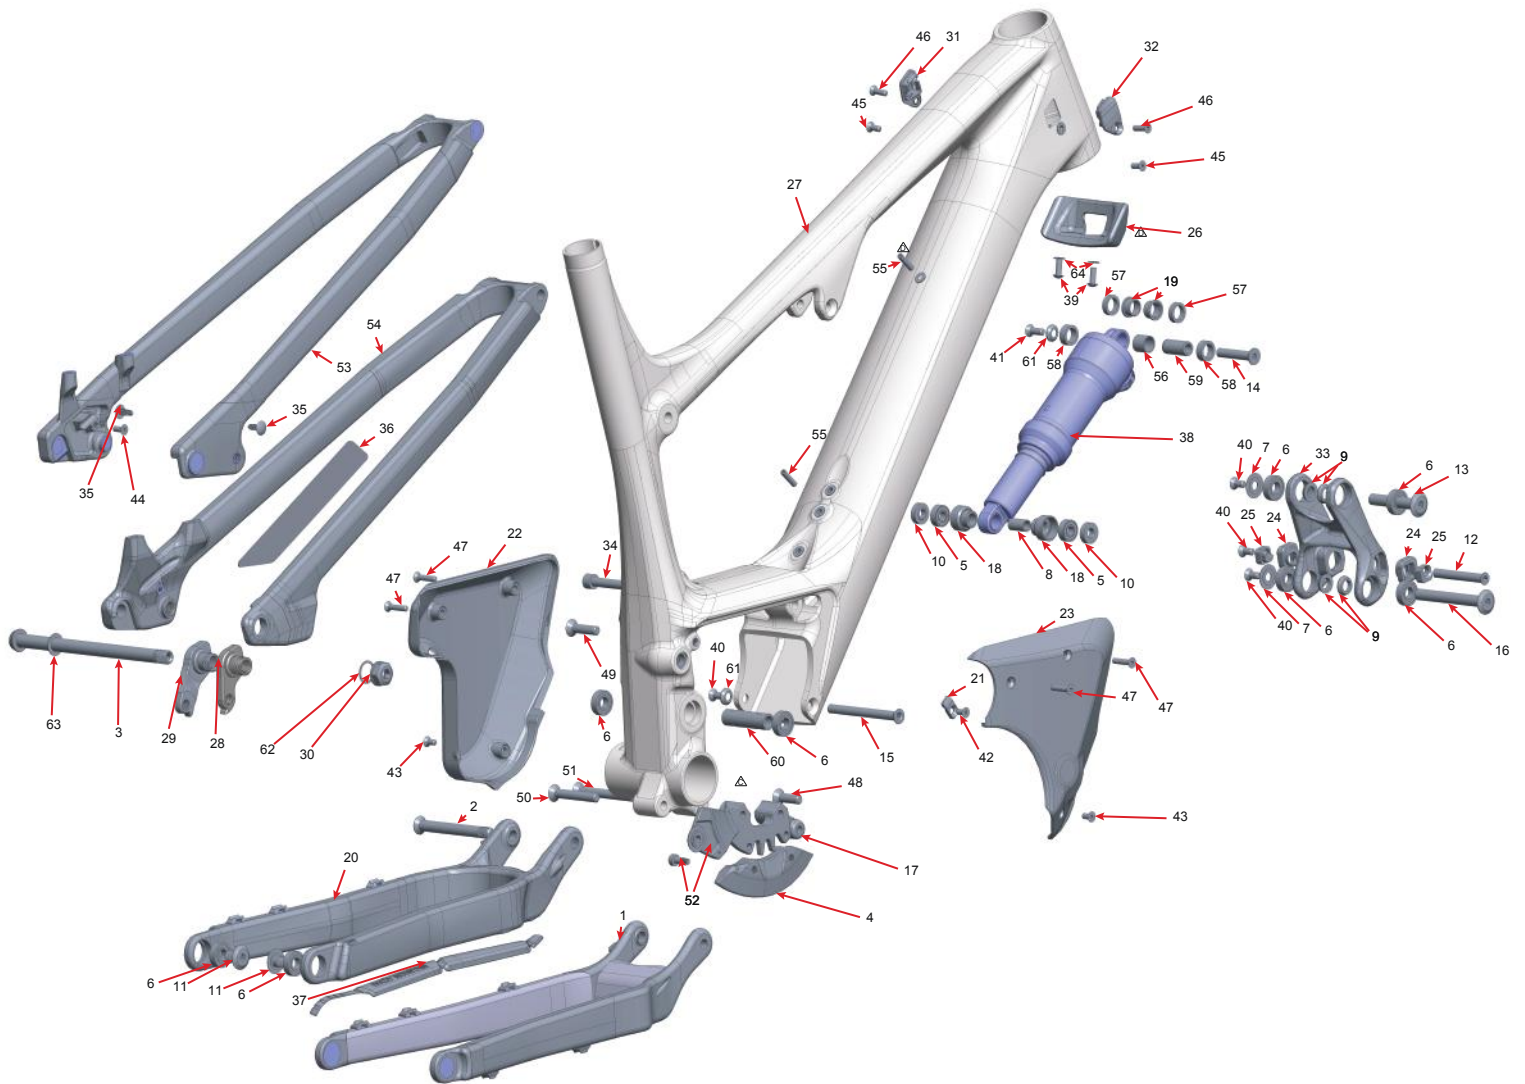

MY20 MY19 MY18

Altitude Powerplay Carbon

2020_2019_2018 ALTITUDE POWERPLAY CARBON