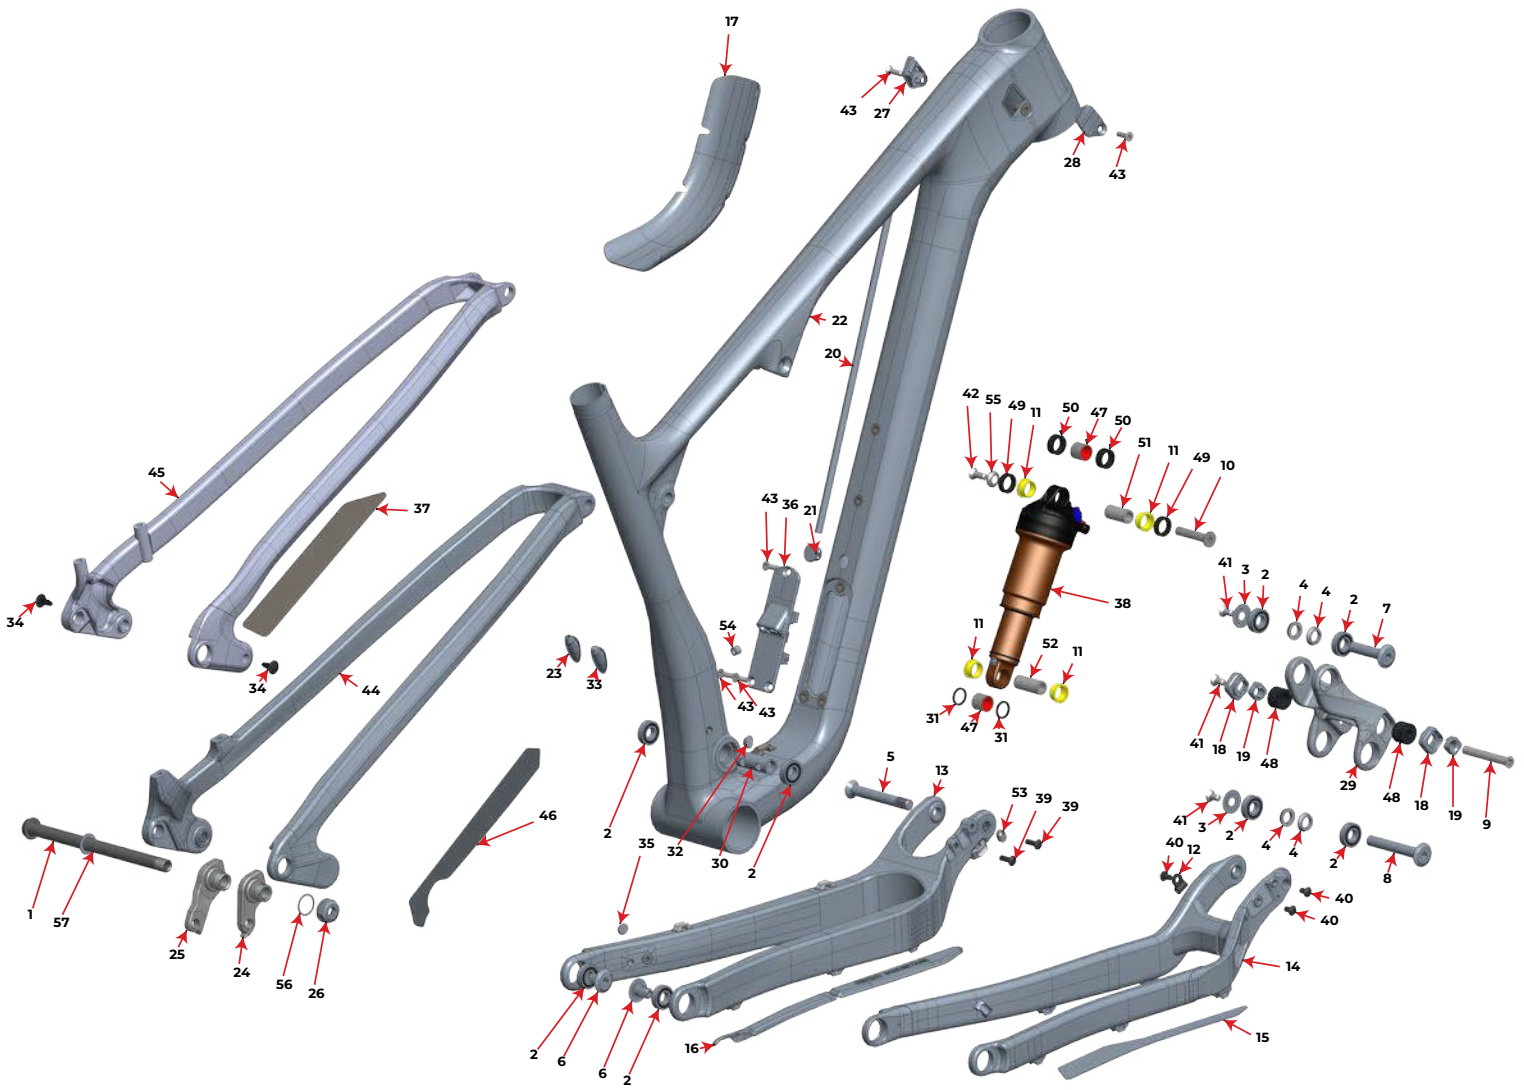

MY20 MY19 MY18

Element Carbon

2020_2019_2018 Element Carbon					
#	QTY	ITEM	PART NO.	REVISION	DESCRIPTION
			1817011		Axle kit
1	1	AXLE, REAR	3227009	C	REAR AXLE 12X 173MM, HARD BLACK ANO
57	1	WASHER	3227006	B	WASHER, 12x19x0.5MM, 304 SS
			1819036		ELEMENT LINK WITH BEARING KIT
29	1	LINK	1097180	A	ELEMENT LINK, AL 7075 T-6, HARD BLACK ANO
2	4	BEARING	1807042	NIL	ENDURO 6900 2RS MAX, 22X10X6
			1818012		HANGER KIT SHIMANO DIRECT MOUNT
25	1	HANGER	1099041	NIL	REAR DER. HANGER, EXT THREAD, SHIMANO DIRECT MOUNT
26	1	HANGER NUT	1099033	NIL	HANGER NUT, M16X1, 8MM HEX
56	1	WASHER	1808029	NIL	WASHER, 16x20x0.5MM, 304 SS
			1818013		KIT STANDARD HANGER
24	1	HANGER	1099031	A	REAR DER. HANGER, EXT THREAD, STD MOUNT
26	1	HANGER NUT	1099033	NIL	HANGER NUT, M16X1, 8MM HEX
56	1	WASHER	1808029	NIL	WASHER, 16x20x0.5MM, 304 SS
			1819037		ELEMENT PIVOT BOLT KIT
3	2	BEARING CAP	1807043	NIL	6900 BEARING CAP, AL 7075 T-6, HARD BLACK ANO
4	4	BEARING SPACER	1807044	NIL	6900 BEARING SPACER
5	1	BOLT	1807045	B	BOLT C'SUNK 10*70MM, M10X1.0, AL 7075 T-6, HARD BLACK ANO
6	2	BOLT	1807046	NIL	BOLT, 10MM X 15MM, M10X1 EXT., AL 7075 T-6 HARD BLACK ANO
7	1	BOLT	1807047	NIL	BOLT, 10MM X 43MM, M6X1 INT., AL 7075-T6, HARD BLACK ANO
8	1	BOLT	1807048	NIL	BOLT, 10MM X 67MM, M6X1 INT., AL 7075 T-6, HARD BLACK ANO
9	1	BOLT	1807049	C	CSUNK BOLT, 8MM X 57MM X M6 INT.
10	1	BOLT SHK.	1807062	G	SHOCK BOLT, SOLID, OD:8MM, L: 41MM
30	1	MAIN PIVOT SPACER	1807051	A	MAIN PIVOT SPACER 38.75MM
41	3	SCREW M6x12	180566-012	NIL	FLAT HEAD C'SUNK SOCKET SCREW, M6-1.0 X 12mm, A4/316 SS, 55060.060.012
42	1	SCREW M6x16	180566-016	NIL	FLAT HEAD C'SUNK SOCKET SCREW, M6-1.0 X 16mm, A4/316 STAINLESS STEEL
55	1	WASHER	1807064	NIL	C'SUNK WASHER: (for M6 screw) ID:6 x OD:14.6 x 3.25mm THK.
			1817017		BEARING KIT
2	8	BEARING	1807042	NIL	ENDURO 6900 2RS MAX, 22X10X6
			3708024		Protector Kit ELEMENT CARBON
15	1	CS PROTECTOR	3708016	NIL	ELEMENT ALLOY CS PROTECTOR
46	1	SEATSTAY PROTECTOR	3708003	A	Element die-cut seatstay protector
17	1	DOWN TUBE PROTECTOR	3708009	B	Element down tube protector
			3709092		Protector Kit ELEMENT FOR MIXED CARBON & ALLOY
16	1	CS PROTECTOR	3708036	NIL	ELEMENT CS PROTECTOR
37	1	PROTECTOR	3708008	D	SEATSTAY PROTECTOR
17	1	DOWN TUBE PROTECTOR	3708009	B	Element down tube protector
			1817023		ELEMENT HEADTUBE PANEL KIT
43	2	SCREW, MSX16	1806009	NIL	FLAT HEAD C'SUNK SOCKET SCREW, M5-0.8 X 16mm, ALUMINIUM
27	1	HT PANEL LEFT	1097136	C	HT PORT PANEL, LEFT
28	1	HT PANEL RIGHT	1097140	C	HT PORT PANEL, RIGHT
			1817024		PORT COVER KIT
36	1	PORT COVER	1807052	C	D12 BATTERY HOLDER, CABLE PORT COVER
43	3	SCREW, MSX16	1806009	NIL	FLAT HEAD C'SUNK SOCKET SCREW, M5-0.8 X 16mm, ALUMINIUM
			1817025		FRONT DERAILLEUR KIT
53	1	SPACER	180473	B	E-TYPE FD SLOT SPACER, FOR THRU BOLT; AL6061
39	2	SCREW	180574-014	NIL	DOME HEAD SCREW, MSX14MM, SS
			1819042		FOX LIVE PLUG KIT
35	1	PLUG	1809003	NIL	FOX LIVE ACCELEROMETER PLUG
21	1	FOX LIVE PLUG	1808057	NIL	FOX LIVE PLUG, NYLON PLASTIC, BLACK
			1810009		RIDE 9 FLIP CHIP KIT
18	2	FLIP CHIP	1807003	NIL	FLIP CHIP, OUTSIDE, AL7075, BLACK ANODIZE.
19	2	FLIP CHIP	1807004	A	FLIP CHIP, INSIDE, AL7075, BLACK ANODIZE.
			1819038		ELEMENT SHOCK REDUCER KIT
48	2	SHOCK REDUCER	1807053	B	SHOCK REDUCER, RIDE 9 MINI
31	2	O-RING	180522	NIL	RUBBER O-RING, FOR 1/2" SHOCK PIN
			1807054		WATER BOTTLE SPACER
54	1	SPACER	1807054	A	WATER BOTTLE SPACER, 6MM, AL 6061 T-6, HARD BLACK ANO
			1819041		ELEMENT CARBON GROMMET AND CABLE GUIDE KIT
12	1	CABLE GUIDE	YF-W01	NIL	Bolt On Cable Guide
40	3	SCREW	1808035	NIL	DOME HEAD SCREW, M5X8MM, ALLOY BLACK ANO
23	1	GROMMET	1807059	NIL	SEAT TUBE GROMMET
32	1	PLUG	1805083	NIL	D12 PORT BLOCKOFF PLUG, JAGWIRE P/N: CCN009
33	1	PLUG	1807058	NIL	SEAT TUBE PLUG