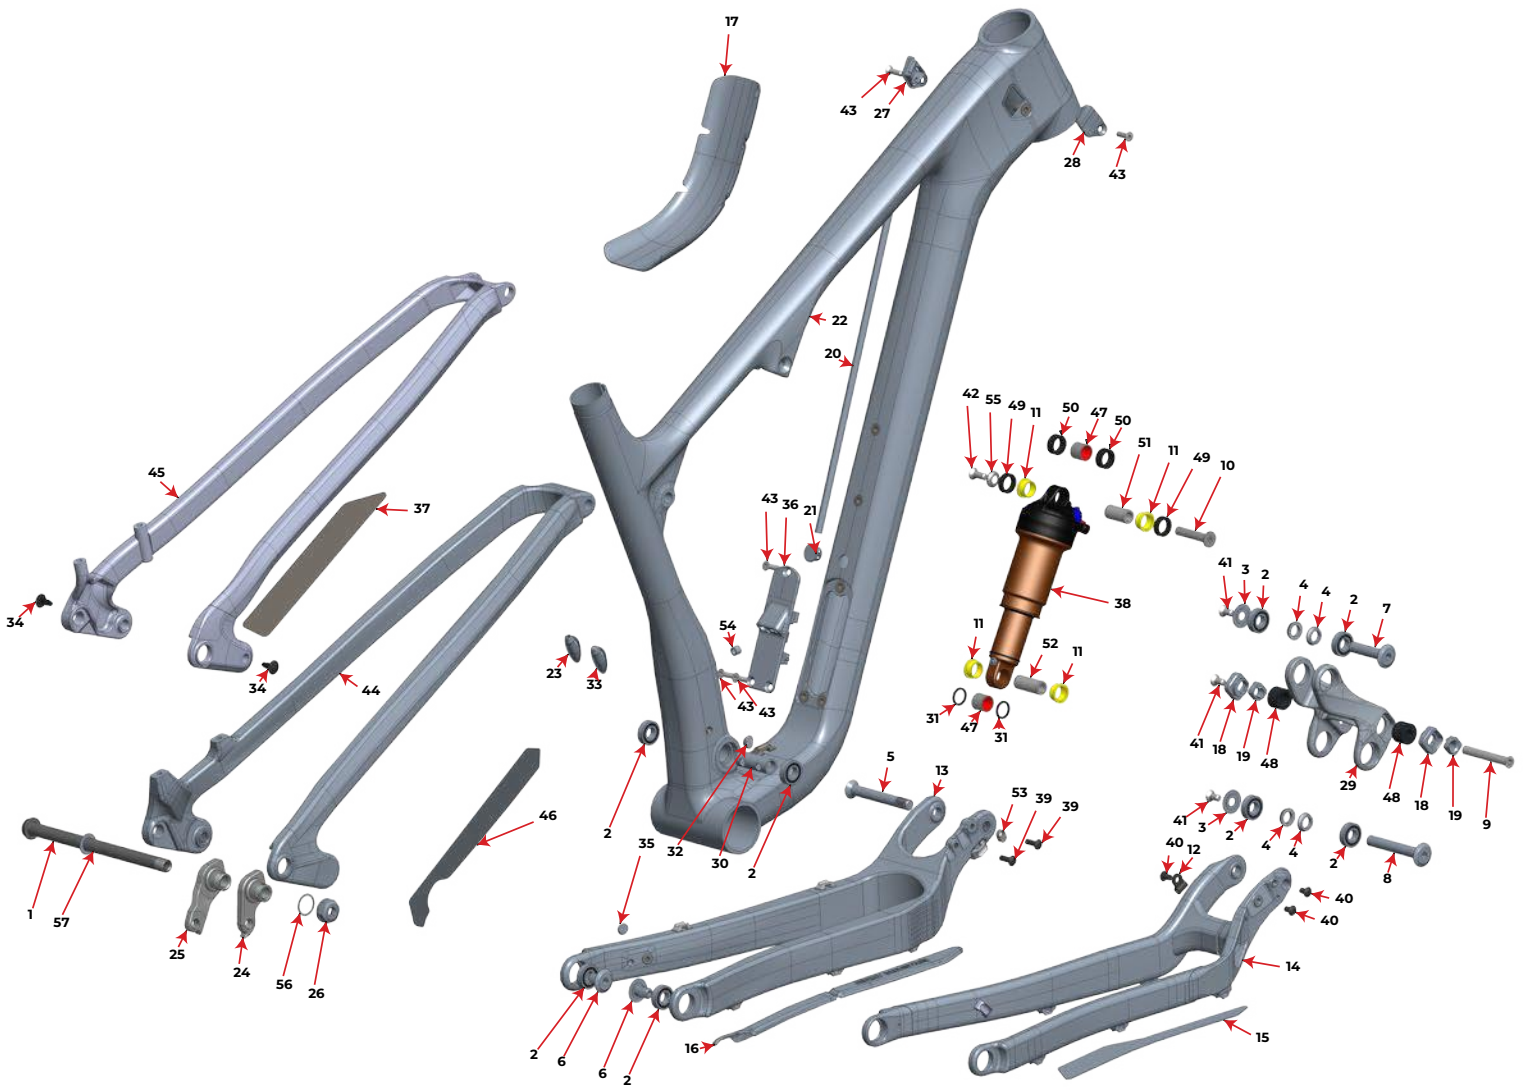

MY20 MY19 MY18

Element Carbon

2020_2019_2018 Element Carbon					
#	QTY	ITEM	PART NO.	REVISION	DESCRIPTION
			1817011		Axle kit
1	1	AXLE, REAR	3227009	C	REAR AXLE 12X 173MM, HARD BLACK ANO
57	1	WASHER	3227006	B	WASHER, 12x19x0.5MM, 304 SS
			1819036		ELEMENT LINK WITH BEARING KIT
29	1	LINK	1097180	A	ELEMENT LINK, AL 7075 T-6, HARD BLACK ANO
2	4	BEARING	1807042	NIL	ENDURO 6900 2RS MAX, 22X10X6
			1818012		HANGER KIT SHIMANO DIRECT MOUNT
25	1	HANGER	1099041	NIL	REAR DER. HANGER, EXT THREAD, SHIMANO DIRECT MOUNT
26	1	HANGER NUT	1099033	NIL	HANGER NUT, M16X1, 8MM HEX
56	1	WASHER	1808029	NIL	WASHER, 16x20x0.5MM, 304 SS
			1818013		KIT STANDARD HANGER
24	1	HANGER	1099031	A	REAR DER. HANGER, EXT THREAD, STD MOUNT
26	1	HANGER NUT	1099033	NIL	HANGER NUT, M16X1, 8MM HEX
56	1	WASHER	1808029	NIL	WASHER, 16x20x0.5MM, 304 SS
			1819037		ELEMENT PIVOT BOLT KIT
3	2	BEARING CAP	1807043	NIL	6900 BEARING CAP, AL 7075 T-6, HARD BLACK ANO
4	4	BEARING SPACER	1807044	NIL	6900 BEARING SPACER
5	1	BOLT	1807045	B	BOLT C'SUNK 10*70MM, M10X1.0, AL 7075 T-6, HARD BLACK ANO
6	2	BOLT	1807046	NIL	BOLT, 10MM X 15MM, M10X1 EXT., AL 7075 T-6 HARD BLACK ANO
7	1	BOLT	1807047	NIL	BOLT, 10MM X 43MM, M6X1 INT., AL 7075-T6, HARD BLACK ANO
8	1	BOLT	1807048	NIL	BOLT, 10MM X 67MM, M6X1 INT., AL 7075 T-6, HARD BLACK ANO
9	1	BOLT	1807049	C	CSUNK BOLT, 8MM X 57MM X M6 INT.
10	1	BOLT SHK.	1807062	G	SHOCK BOLT, SOLID, OD:8MM, L: 41MM
30	1	MAIN PIVOT SPACER	1807051	A	MAIN PIVOT SPACER 38.75MM
41	3	SCREW M6x12	180566-012	NIL	FLAT HEAD C'SUNK SOCKET SCREW, M6-1.0 X 12mm, A4/316 SS, 55060.060.012
42	1	SCREW M6x16	180566-016	NIL	FLAT HEAD C'SUNK SOCKET SCREW, M6-1.0 X 16mm, A4/316 STAINLESS STEEL
55	1	WASHER	1807064	NIL	C'SUNK WASHER: (for M6 screw) ID:6 x OD:14.6 x 3.25mm THK.
			1817017		BEARING KIT
2	8	BEARING	1807042	NIL	ENDURO 6900 2RS MAX, 22X10X6
			3708024		Protector Kit ELEMENT CARBON
15	1	CS PROTECTOR	3708016	NIL	ELEMENT ALLOY CS PROTECTOR
46	1	SEATSTAY PROTECTOR	3708003	A	Element die-cut seatstay protector
17	1	DOWN TUBE PROTECTOR	3708009	B	Element down tube protector
			3709092		Protector Kit ELEMENT FOR MIXED CARBON & ALLOY
16	1	CS PROTECTOR	3708036	NIL	ELEMENT CS PROTECTOR
37	1	PROTECTOR	3708008	D	SEATSTAY PROTECTOR
17	1	DOWN TUBE PROTECTOR	3708009	B	Element down tube protector
			1817023		ELEMENT HEADTUBE PANEL KIT
43	2	SCREW, MSX16	1806009	NIL	FLAT HEAD C'SUNK SOCKET SCREW, M5-0.8 X 16mm, ALUMINIUM
27	1	HT PANEL LEFT	1097136	C	HT PORT PANEL, LEFT
28	1	HT PANEL RIGHT	1097140	C	HT PORT PANEL, RIGHT
			1817024		PORT COVER KIT
36	1	PORT COVER	1807052	C	D12 BATTERY HOLDER, CABLE PORT COVER
43	3	SCREW, MSX16	1806009	NIL	FLAT HEAD C'SUNK SOCKET SCREW, M5-0.8 X 16mm, ALUMINIUM
			1817025		FRONT DERAILLEUR KIT
53	1	SPACER	180473	B	E-TYPE FD SLOT SPACER, FOR THRU BOLT; AL6061
39	2	SCREW	180574-014	NIL	DOME HEAD SCREW, MSX14MM, SS
			1819042		FOX LIVE PLUG KIT
35	1	PLUG	1809003	NIL	FOX LIVE ACCELEROMETER PLUG
21	1	FOX LIVE PLUG	1808057	NIL	FOX LIVE PLUG, NYLON PLASTIC, BLACK
			1810009		RISE 9 FLIP CHIP KIT
18	2	FLIP CHIP	1807003	NIL	FLIP CHIP, OUTSIDE, AL7075, BLACK ANODIZE.
19	2	FLIP CHIP	1807004	A	FLIP CHIP, INSIDE, AL7075, BLACK ANODIZE.
			1819038		ELEMENT SHOCK REDUCER KIT
48	2	SHOCK REDUCER	1807053	B	SHOCK REDUCER, RISE 9 MINI
31	2	O-RING	180522	NIL	RUBBER O-RING, FOR 1/2" SHOCK PIN
			1807054		WATER BOTTLE SPACER
54	1	SPACER	1807054	A	WATER BOTTLE SPACER, 6MM, AL 6061 T-6, HARD BLACK ANO
			1819041		ELEMENT CARBON GROMMET AND CABLE GUIDE KIT
12	1	CABLE GUIDE	YF-W01	NIL	Bolt On Cable Guide
40	3	SCREW	1808035	NIL	DOME HEAD SCREW, M5X8MM, ALLOY BLACK ANO
23	1	GROMMET	1807059	NIL	SEAT TUBE GROMMET
32	1	PLUG	1805083	NIL	D12 PORT BLOCKOFF PLUG, JAGWIRE P/N: CCN009
33	1	PLUG	1807058	NIL	SEAT TUBE PLUG